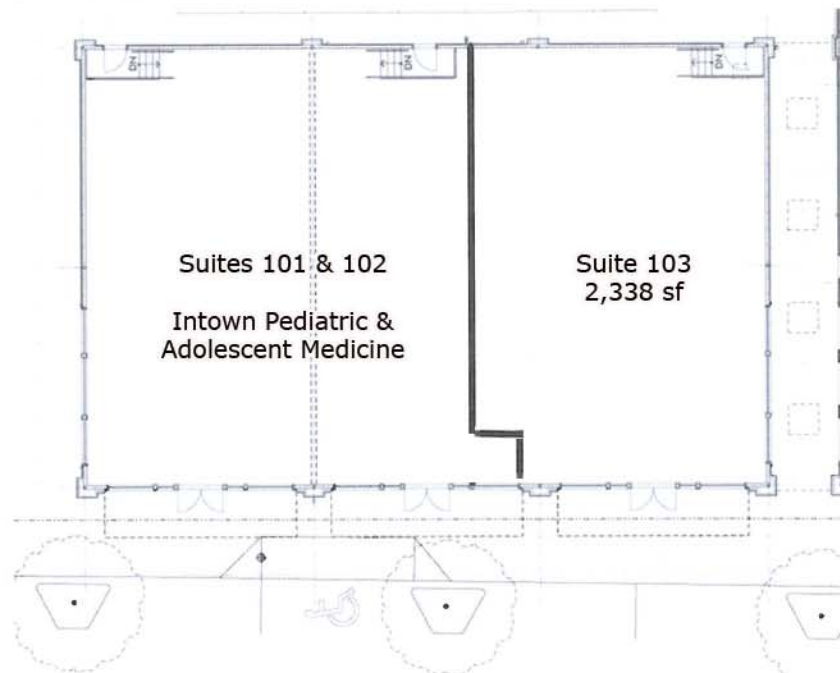

GLENWOOD PARK TOWN CENTER

Building #15-A

490 Bill Kennedy Way

For Further Information Contact:

Ann Mijanovich
The Meddin Company
Ph: 404.872.2828 ext. 6
E:mail: ann@meddin.com