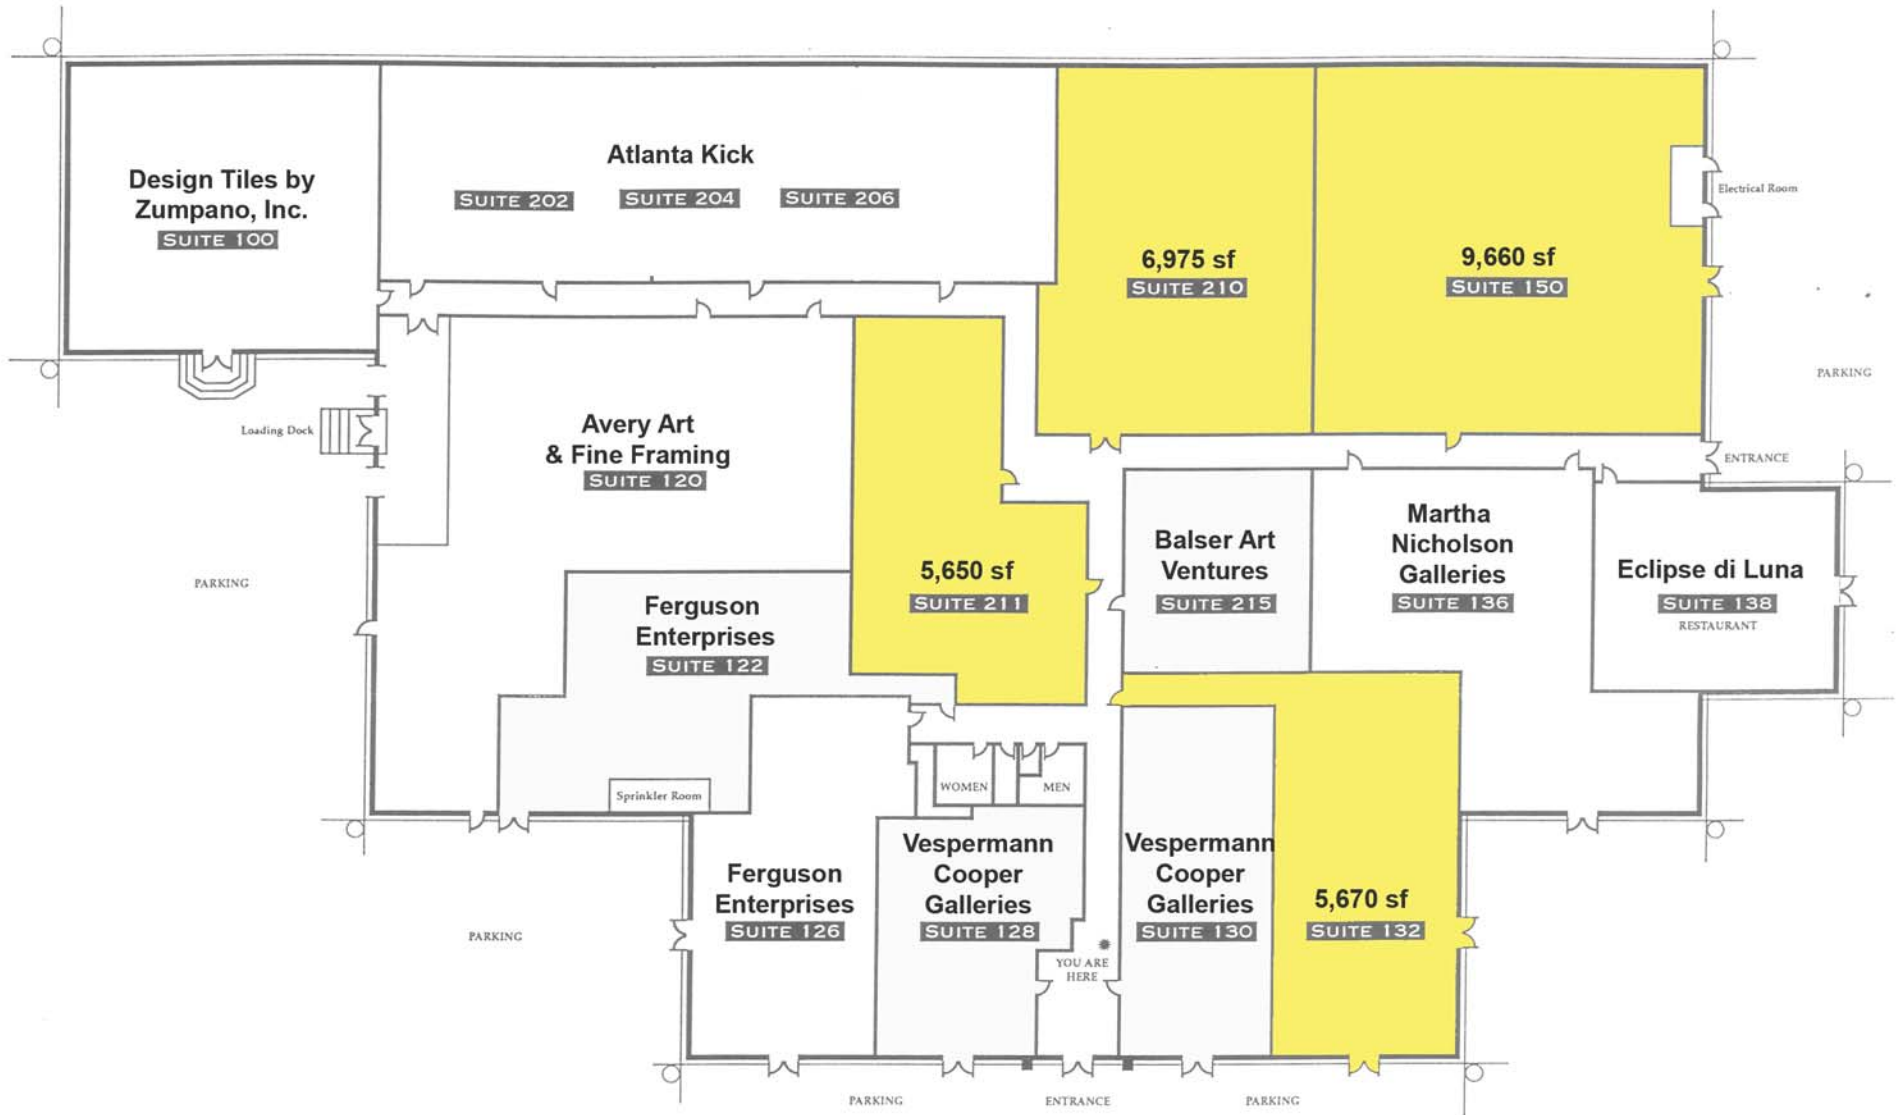

ATLANTA DESIGN CENTER

LEASING & MANAGEMENT

THE MEDDIN COMPANY

Ann B. Mijanovich

404-872-2828